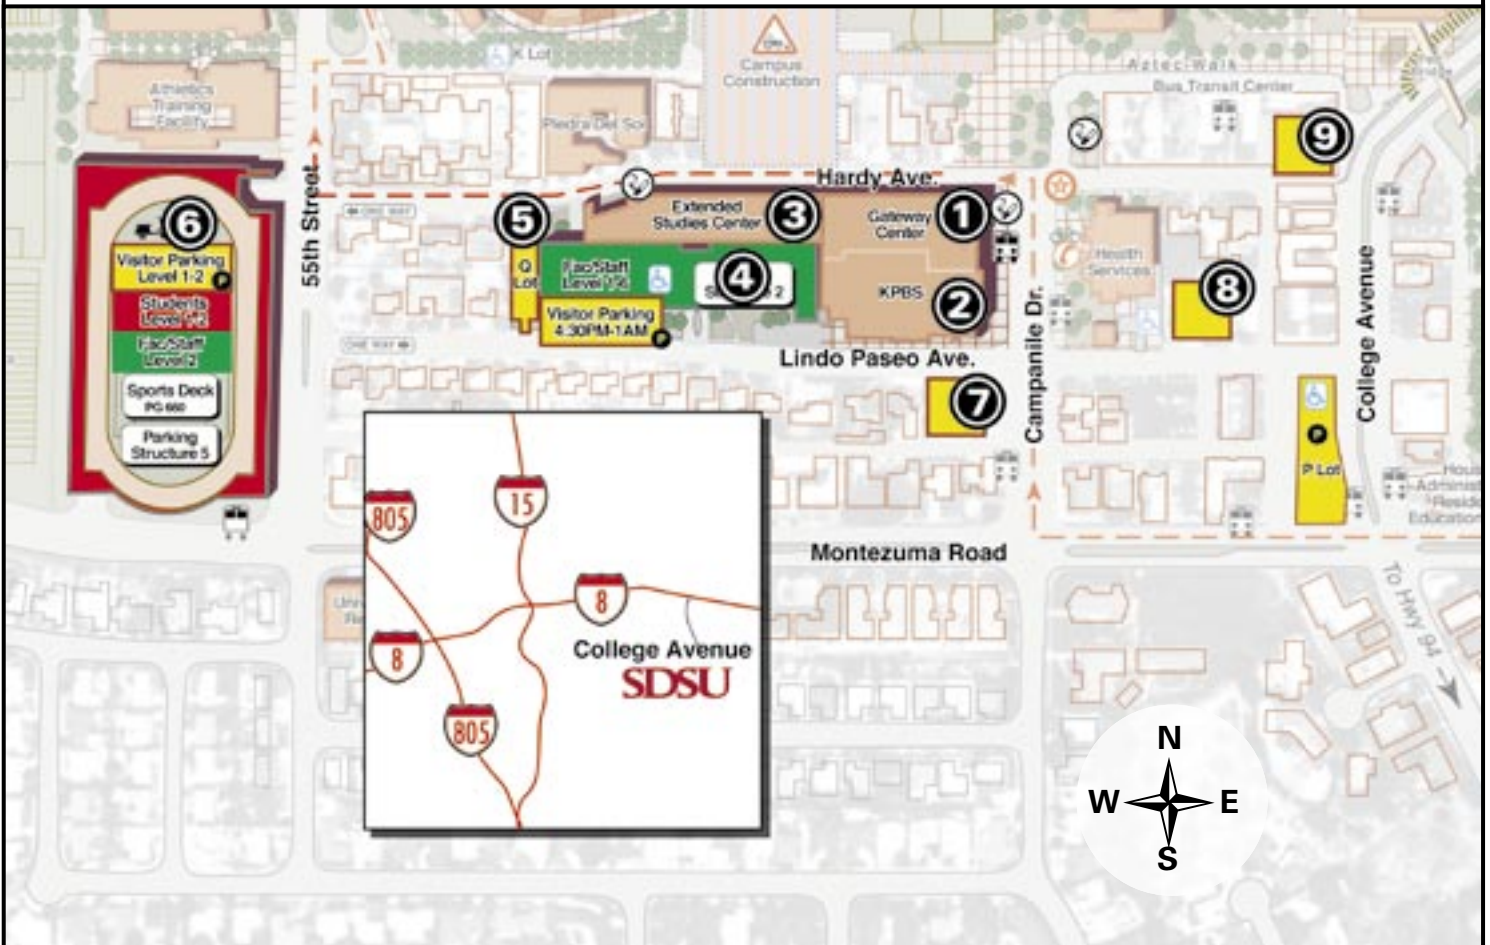

Legend

- 1. Gateway Center
- 2. KPBS-TV
- 3. Extended Studies Center
- 4. Parking Structure II
Parking permits are always required. Faculty and staff – all levels. Special permit – all levels. Handicapped accessible on level one. Visitor parking 4:30 pm-1 am – permits are available for \$1/hour after 4:30 pm.
- 5. Parking Lot Q
Visitor parking only – permits are available for \$1/hour. No parking 1-6 am.
- 6. Parking Structure V
Parking permits are always required. Faculty and staff – level two. Handicapped accessible on level one & two. Visitor/student parking levels one & two – permits are available for \$1/hour. Night permits required 1-6 am.
- 7. Public Parking
Five Star Parking, Visa and Mastercard accepted. \$2/hour, no maximum.
- 8. Public Parking
Five Star Parking, Visa and Mastercard accepted. \$2/hour, no maximum.
- 9. Public Parking
Five Star Parking, Visa and Mastercard accepted. \$1/hour, no maximum.

In accordance with California state law, smoking is not permitted within 20 feet (about six meters) of any building entry.

Smoking areas equipped with benches and ash cans have been provided for your convenience. Look for this icon on the map below.

San Diego State University, College of Extended Studies