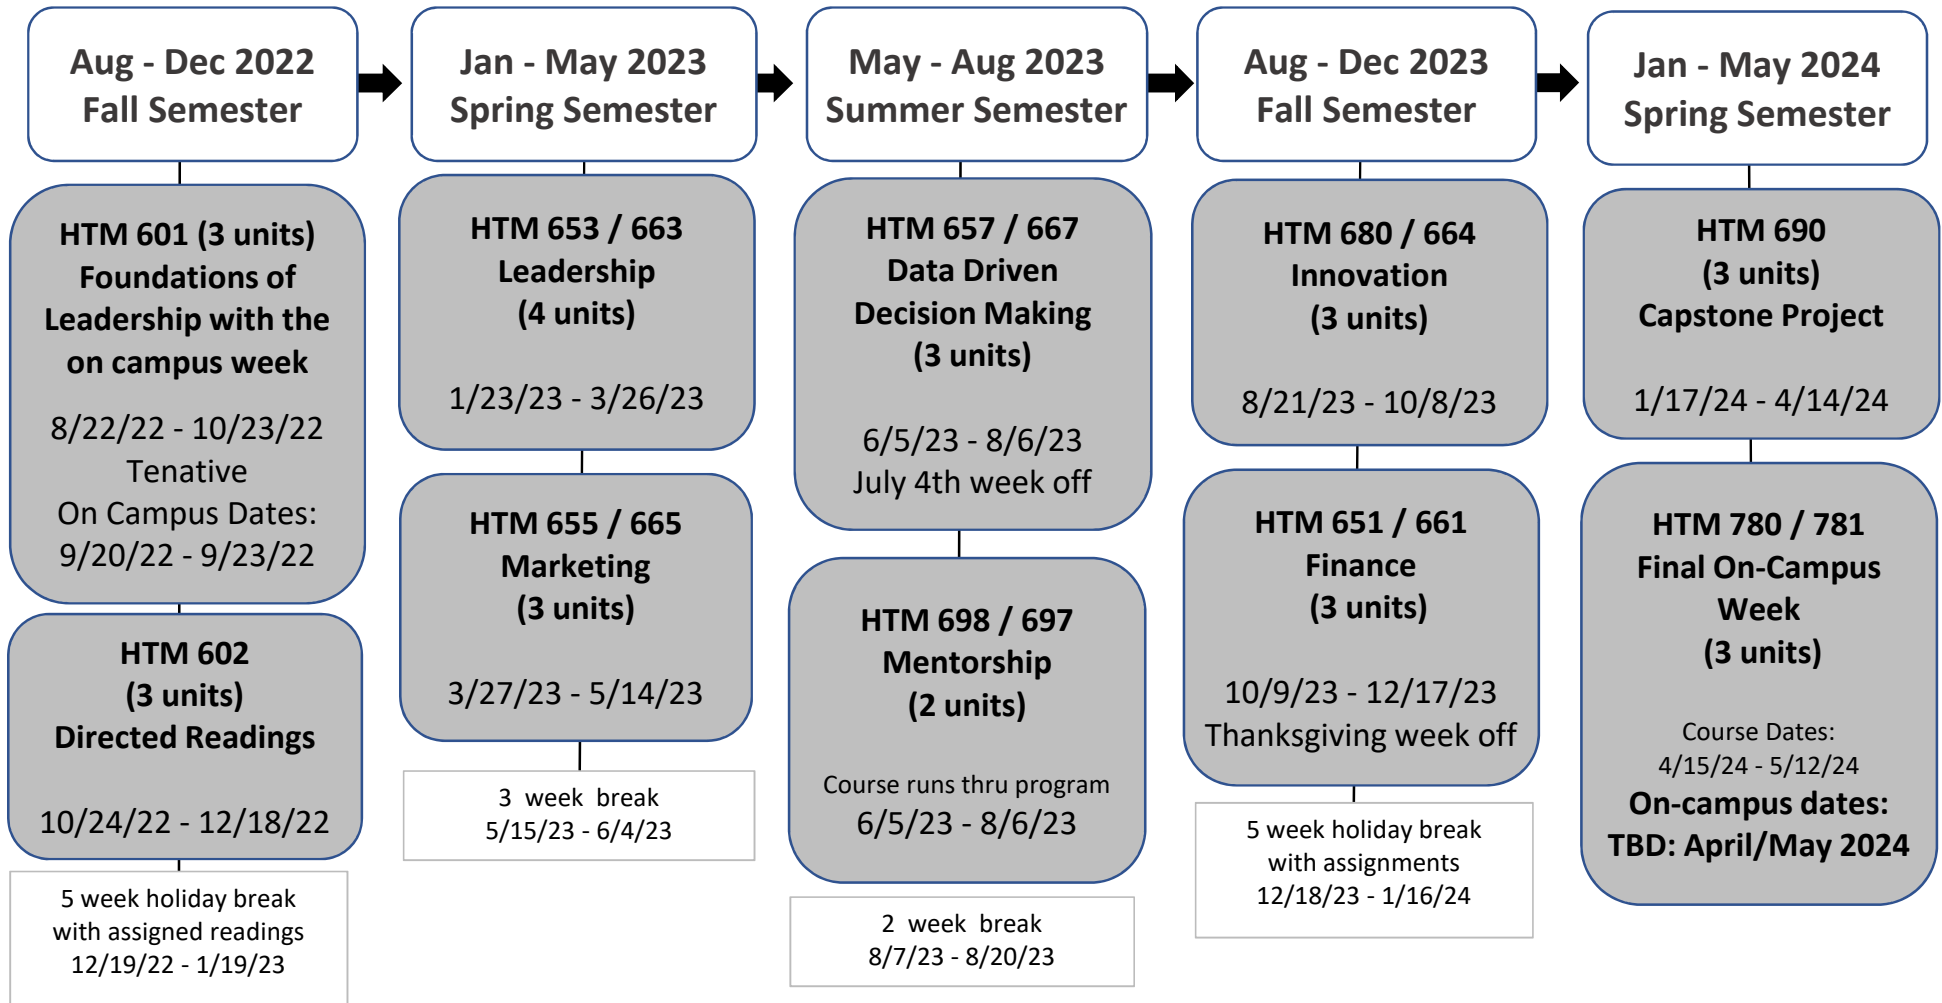

# SDSU's Payne School of Hospitality & Tourism's Master's Program Schedule

SAN DIEGO STATE UNIVERSITY  
L. Robert Payne School of Hospitality & Tourism Management

Master's in Hospitality & Tourism Management (HTM) and Master's in Meeting & Event Management (MEM)  
HTM Cohort 10 and MEM Cohort 4

*Proposed Schedule*