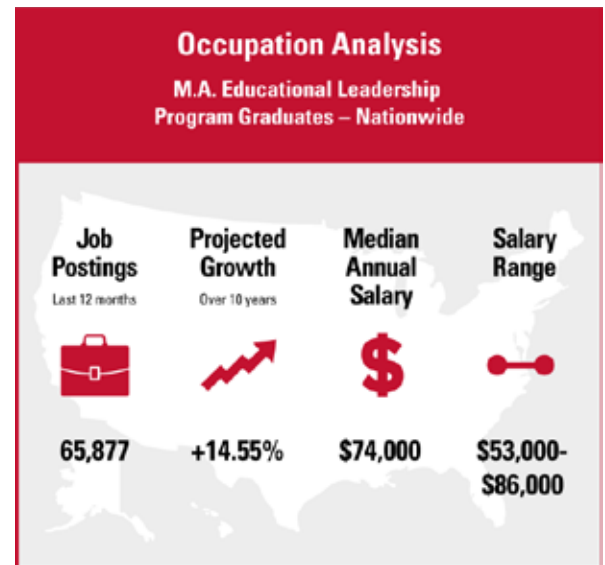

# Online MA in Educational Leadership

## Attain Your Educational Leadership Goals in 12 Months

SDSU World Campus' Online MA in Educational Leadership is designed for teachers and administrators who wish to lead the revolution in training students to use technology in tandem with critical thinking. Offered by SDSU's College of Education — one of the top colleges of education in the nation (2019 *U.S. News & World Report*) — the program enables students to fully tap into the energy of the education scene, with its unique access to a robust network of cutting-edge faculty, researchers, and field professionals.

### Program Overview

- Cost: \$17,940
- Duration: 12-month program
- Fully online
- WASC-accredited
- Cohort model
- Ranked #1 in California
- All 10 courses are taught with a focus on technology.
- Ranked #11 in best Online MA programs in the U.S.
- Cohorts start every summer for fall matriculation.